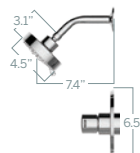

PRECEPT

Tub Only Trim Kit

- Fits Delta MultiChoice rough only
- Includes Delta 13-Series PB cartridge
- Rough sold separately
- Slip-on tub spout with 7-inch reach from wall

Feature Highlight

MultiChoice Universal Valve

PTT188772-BL

Matte Black finish (shown)

PTT188772-BN

Brushed Nickel finish

PTT188772

Chrome finish

ADA

Product Dimensions