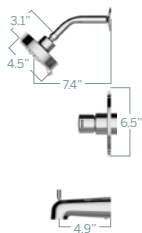

PRECEPT

Shower Only Trim Kit

- 6-function shower head with Touch-Clean spray holes
- Fits Delta MultiChoice rough only
- Includes Delta 13-Series PB cartridge
- Rough sold separately
- 1.5 gpm flow rate

Feature Highlight

MultiChoice Universal Valve

PTT188782-BL

Matte Black finish (shown)

PTT188782-BN

Brushed Nickel finish

PTT188782

Chrome finish

Available less shower head models

PTT188782-BLLHD

Matte Black finish

PTT188782-BNLHD

Brushed Nickel finish

PTT188782-LHD

Chrome finish

Indicates compliance to ADA ICC/ANSI A117.1- Valve control only

Product Dimensions