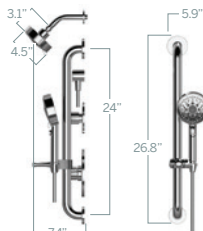

Product Dimensions