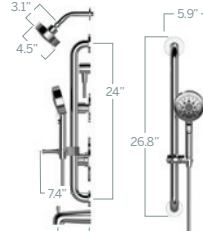

Product Dimensions