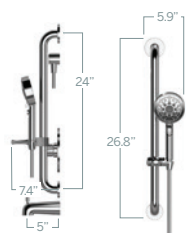

PA847-24BL

Matte Black finish (shown)

PA847-24BN

Brushed Nickel finish

PA847

Chrome finish

Product Dimensions

Product Dimensions

Product Dimensions

PRECEPT® Bath Collection

PRECEPT
Towel Ring

- PA347-BL**
Matte Black finish (shown)
- PA347-BN**
Brushed Nickel finish
- PA347**
Chrome finish

Product
Dimensions

PRECEPT
Robe Hook

- PA447-BL**
Matte Black finish (shown)
- PA447-BN**
Brushed Nickel finish
- PA447**
Chrome finish

Product
Dimensions

PRECEPT
Double Robe Hook

- PA547-BL**
Matte Black finish (shown)
- PA547-BN**
Brushed Nickel finish
- PA547**
Chrome finish

Product
Dimensions

PRECEPT
Toilet Paper Holder

- PA147-BL**
Matte Black finish (shown)
- PA147-BN**
Brushed Nickel finish
- PA147**
Chrome finish