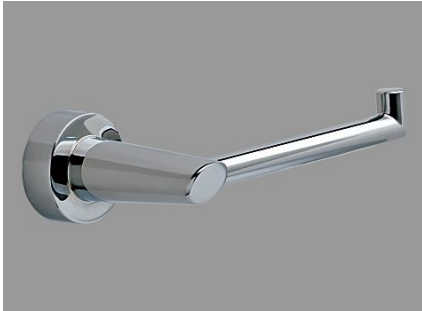

Bath Accessories

DELTA

see what Delta can do

Model #: **75950**

Finish: **Chrome**

Product Description: **Trinsic Tissue Holder**

- Perfectly coordinates with the Trinsic bath collection
- Extends 3-5/16 in. from wall
- Tile/masonry-plastic or lead anchors
plaster/drywall-toggle bolts recommend if wood blocking
is not available
- Mounting hardware and mounting template included with
product
- Assembled dimensions: 1-1/8 in. H x 3-5/16 in. D x 7 in.
W

Bath Accessories

see what Delta can do

Model #: **77150**

Finish: **Chrome**

Product Description: **Compel Tissue Holder**

- Perfectly coordinates with the Grail bath collection
- Extends 3-3/4 in. from wall
- Single post, open-ended arm tissue holder
- Tile/masonry-plastic or lead anchors plaster/drywall-toggle bolts recommend if wood blocking is not available
- Mounting hardware and mounting template included with product
- Assembled dimensions: 2-1/32 in. H x 3-3/4 in. D x 7-9/32 in. W

see what Delta can do

Model #: **77118**

Finish: **Chrome**

Product Description: **Compel 18" Towel Bar**

- Perfectly coordinates with the Grail bath collection
- Extends 3-3/4 in. from wall
- Tile/masonry-plastic or lead anchors plaster/drywall-toggle bolts recommend if wood blocking is not available
- Mounting hardware and mounting template included with product
- Assembled dimensions: 2-1/32 in. H x 3-3/4 in. D x 20-1/32 in. W