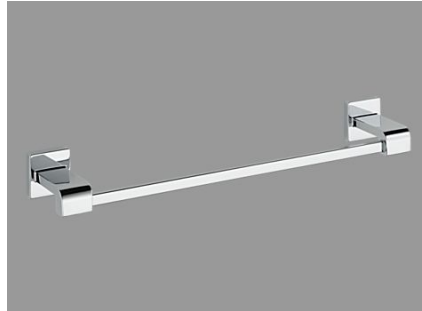

Bath Accessories

DELTA

see what Delta can do

Model #: **75950**

Finish: **Chrome**

Product Description: **Trinsic Tissue Holder**

- Perfectly coordinates with the Trinsic bath collection
- Extends 3-5/16 in. from wall
- Tile/masonry-plastic or lead anchors
plaster/drywall-toggle bolts recommend if wood blocking
is not available
- Mounting hardware and mounting template included with
product
- Assembled dimensions: 1-1/8 in. H x 3-5/16 in. D x 7 in.
W

Bath Accessories

see what Delta can do

Model #: 77550

Finish: **Chrome**

Product Description: **Ara Tissue Holder**

- Perfectly coordinates with the Arzo bath collection
- Extends 3-1/2 in. from wall
- Tile/masonry-plastic or lead anchors plaster/drywall-toggle bolts recommend if wood blocking is not available
- Mounting hardware and mounting template included with product
- Assembled dimensions: 6-1/4 in. H x 3-1/2 in. D x 6-1/4 in. W

see what Delta can do

Model #: 77518

Finish: **Chrome**

Product Description: **Ara 18" Towel Bar**

- Perfectly coordinates with the Arzo bath collection
- Extends 3-1/2 in. from wall
- Tile/masonry-plastic or lead anchors plaster/drywall-toggle bolts recommend if wood blocking is not available
- Mounting hardware and mounting template included with product
- Assembled dimensions: 2-1/8 in. H x 3-1/2 in. D x 20-1/8 in. W

see what Delta can do

Model #: 77535

Finish: **Chrome**

Product Description: **Ara Robe Hook**

- Perfectly coordinates with the Arzo bath collection
- Extends 3-1/2 in. from wall
- Tile/masonry-plastic or lead anchors plaster/drywall-toggle bolts recommend if wood blocking is not available
- Mounting hardware and mounting template included with product
- Assembled dimensions: 2-1/8 in. H x 3-1/2 in. D x 2-1/8 in. W