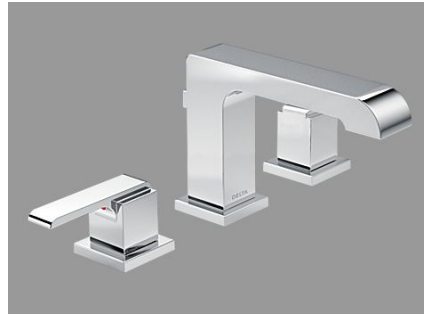

see what Delta can do

Model #: **77135**

Finish: **Chrome**

Product Description: **Compel Robe Hook**

- Perfectly coordinates with the Grail bath collection
- Extends 3 in. from wall
- Tile/masonry-plastic or lead anchors plaster/drywall-toggle bolts recommend if wood blocking is not available
- Mounting hardware and mounting template included with product
- Assembled dimensions: 3-1/8 in. H x 3 in. D x 2-1/32 in. W

Ara Option

Lavatory Faucet

see what Delta can do

Model #: **567LF-MPU**

Finish: **Chrome**

Product Description: **Ara Single Handle Bathroom Faucet**

- 1.20 gpm @ 60 psi, 4.5 L/min @ 414 kPa
- Laminar flow lends a beautiful, refined look that complements the design of the faucet
- 1 or 3-hole 4" installation
- Metal pop-up
- ADA Compliant
- WaterSense labeled faucet uses at least 20% less water than the industry standard without compromising performance
- Standard spout

see what Delta can do

Model #: **3567-MPU-DST**

Finish: **Chrome**

Product Description: **Ara Two Handle Widespread Bathroom Faucet**

- 1.20 gpm @ 60 psi, 4.5 L/min @ 414 kPa
- DIAMOND Seal Technology is less hassle to install and helps your faucet perform like new for life, reducing leak points and lasting twice as long as the industry standard
- Everything you need is together in one convenient box, including integrated InnoFlex PEX supply lines
- Laminar flow lends a beautiful, refined look that complements the design of the faucet
- 3-hole 4-16" installation
- Metal pop-up
- ADA Compliant
- WaterSense labeled faucet uses at least 20% less water than the industry standard without compromising performance
- Standard spout