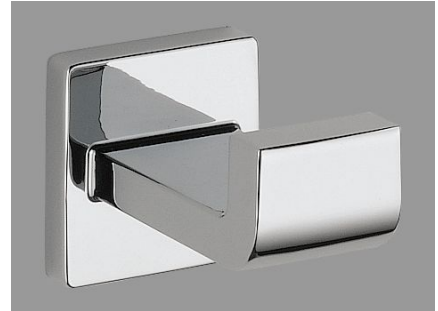

Bath Accessories

DELTA

see what Delta can do

Model #: **75950**

Finish: **Chrome**

Product Description: **Trinsic Tissue Holder**

- Perfectly coordinates with the Trinsic bath collection
- Extends 3-5/16 in. from wall
- Tile/masonry-plastic or lead anchors
plaster/drywall-toggle bolts recommend if wood blocking
is not available
- Mounting hardware and mounting template included with
product
- Assembled dimensions: 1-1/8 in. H x 3-5/16 in. D x 7 in.
W

Bath Accessories

see what Delta can do

Model #: 77550

Finish: **Chrome**

Product Description: **Ara Tissue Holder**

- Perfectly coordinates with the Arzo bath collection
- Extends 3-1/2 in. from wall
- Tile/masonry-plastic or lead anchors plaster/drywall-toggle bolts recommend if wood blocking is not available
- Mounting hardware and mounting template included with product
- Assembled dimensions: 6-1/4 in. H x 3-1/2 in. D x 6-1/4 in. W

see what Delta can do

Model #: 77518

Finish: **Chrome**

Product Description: **Ara 18" Towel Bar**

- Perfectly coordinates with the Arzo bath collection
- Extends 3-1/2 in. from wall
- Tile/masonry-plastic or lead anchors plaster/drywall-toggle bolts recommend if wood blocking is not available
- Mounting hardware and mounting template included with product
- Assembled dimensions: 2-1/8 in. H x 3-1/2 in. D x 20-1/8 in. W

see what Delta can do

Model #: 77535

Finish: **Chrome**

Product Description: **Ara Robe Hook**

- Perfectly coordinates with the Arzo bath collection
- Extends 3-1/2 in. from wall
- Tile/masonry-plastic or lead anchors plaster/drywall-toggle bolts recommend if wood blocking is not available
- Mounting hardware and mounting template included with product
- Assembled dimensions: 2-1/8 in. H x 3-1/2 in. D x 2-1/8 in. W